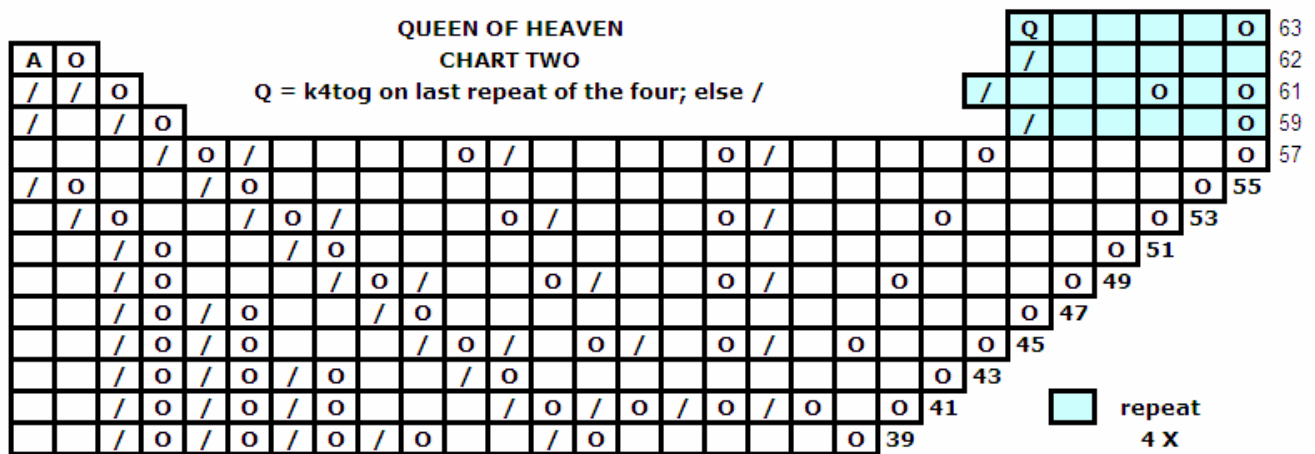

QUEEN OF HEAVEN

The legitimate offspring of Queen Anne and the Man in the Moon

Copyright 2009 MMario Leo a Pola de Finale Emelia
Free Will donations may be made through PayPal to MMario@familyoffaire.com

Cast On: 8 stitches. Join.

Charts One and Two are worked 8 times per round. The blue shaded section of Chart Two is worked four times per chart repeat.

Q = / except on fourth repeat where it is an 'k4tog'