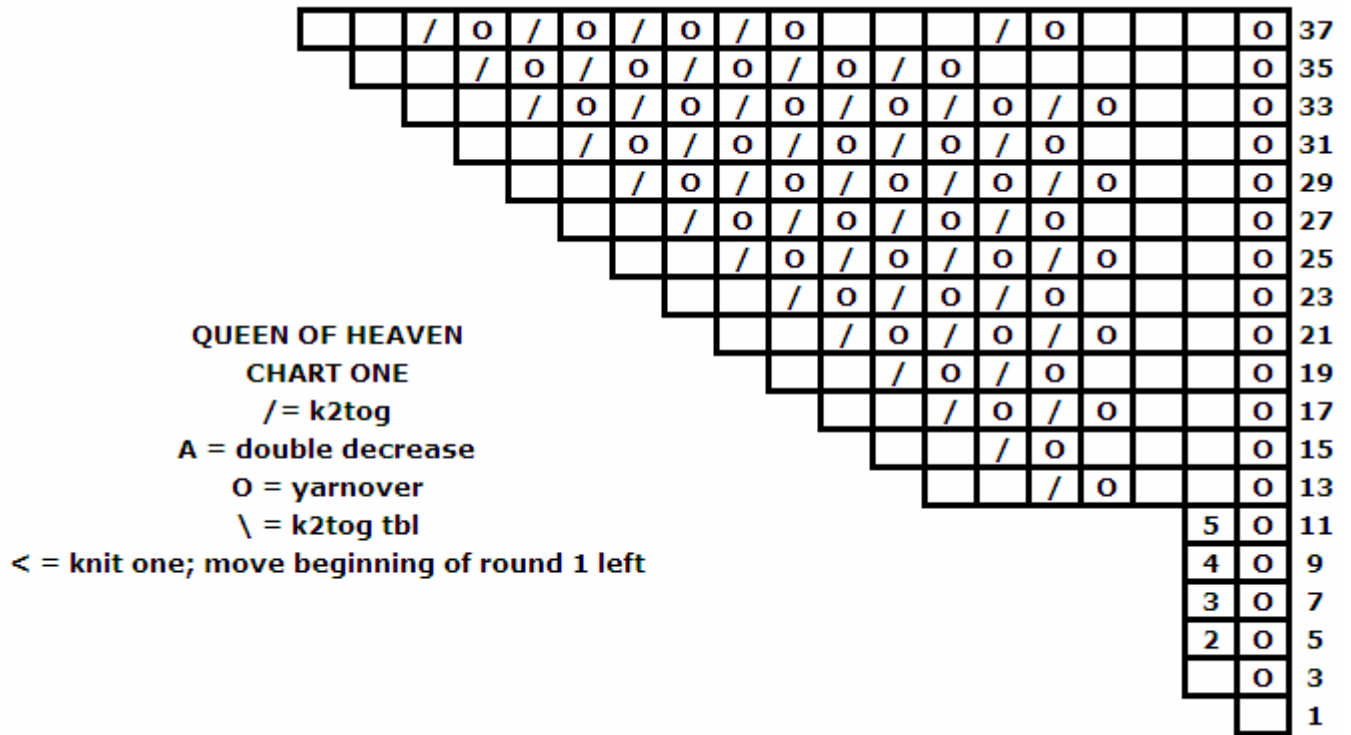

QUEEN OF HEAVEN

The legitimate offspring of Queen Anne and the Man in the Moon

Copyright 2009 MMario Leo a Pola de Finale Emelia
Free Will donations may be made through PayPal to MMario@familyoffaire.com

Cast On: 8 stitches. Join.

Charts One and Two are worked 8 times per round. The blue shaded section of Chart Two is worked four times per chart repeat.

Q = / except on fourth repeat where it is an 'k4tog'